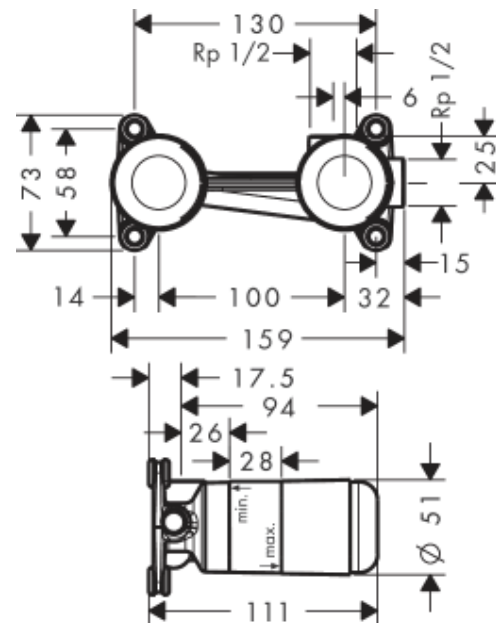

Basic set for single lever basin mixer for concealed installation wall-mounted

Surfaces: n.a. Article Number: 13622180

Description

product features

- variable positioning of the mixer system, can be left or right of the spout
- easy orientation due to support surfaces for the spirit level
- with building protection cover against contamination during assembly
- with dimension indication for exact determination of the installation depth
- with pre-mounted fastening lugs for mounting in drywall and solidwall
- sound-decoupled installation
- connection dimension: DN15
- minimum mounting depth: 44 mm
- maximum mounting depth: 72 mm

Product image

Scale drawing

Basic set for single lever basin mixer for concealed installation wall-mounted

Surfaces: n.a. Article Number: 13622180

Exploded Drawing

Year of production: >12/09

Basic set for single lever basin mixer for concealed installation wall-mounted

Surfaces: n.a. Article Number: **13622180**

Spare part list

Year of production: >12/09

Pos.	Description	Article Number	Price	PU
1	O-ring 18x2,5	98139000	-	1
2	O-ring 24x3	92112000	-	1
3	extension set 25 mm for 13622180	31971000	-	1
4	O-ring 34x2	98383000	-	1