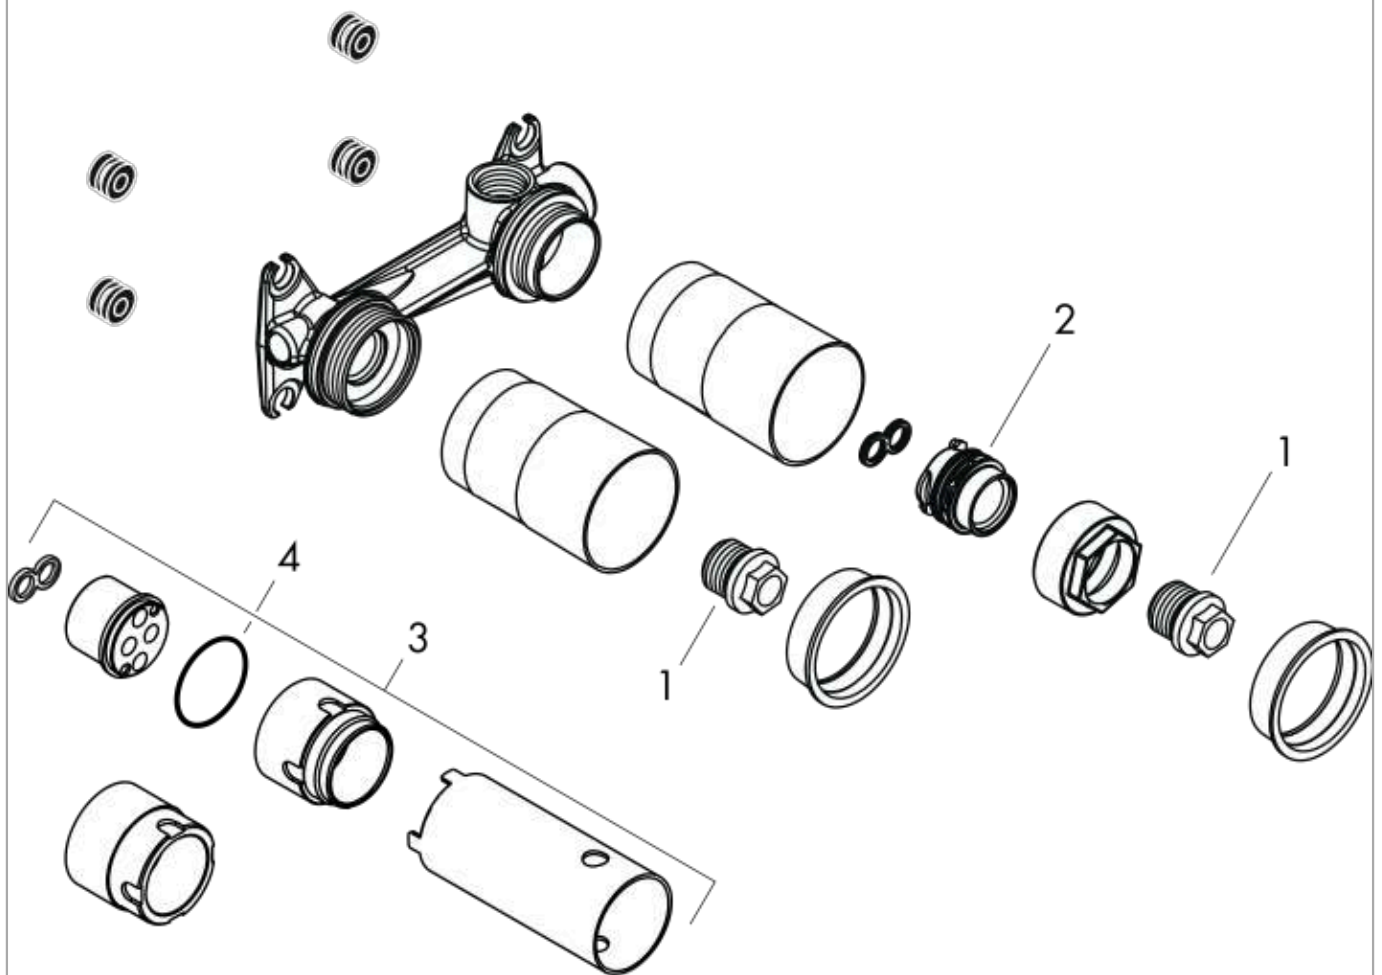

Basic set for single lever basin mixer for concealed installation wall-mounted

Surfaces: n.a. Article Number: 13622180

Description

product features

- variable positioning of the mixer system, can be left or right of the spout
- easy orientation due to support surfaces for the spirit level
- with building protection cover against contamination during assembly
- with dimension indication for exact determination of the installation depth
- with pre-mounted fastening lugs for mounting in drywall and solidwall
- sound-decoupled installation
- connection dimension: DN15
- minimum mounting depth: 44 mm
- maximum mounting depth: 72 mm

Product image

Scale drawing

Basic set for single lever basin mixer for concealed installation wall-mounted

Surfaces: n.a. Article Number: 13622180

Exploded Drawing

Year of production: >12/09

Basic set for single lever basin mixer for concealed installation wall-mounted

Surfaces: n.a. Article Number: **13622180**

Spare part list

Year of production: >12/09

Pos.	Description	Article Number	Price	PU
1	O-ring 18x2,5	98139000	-	1
2	O-ring 24x3	92112000	-	1
3	extension set 25 mm for 13622180	31971000	-	1
4	O-ring 34x2	98383000	-	1