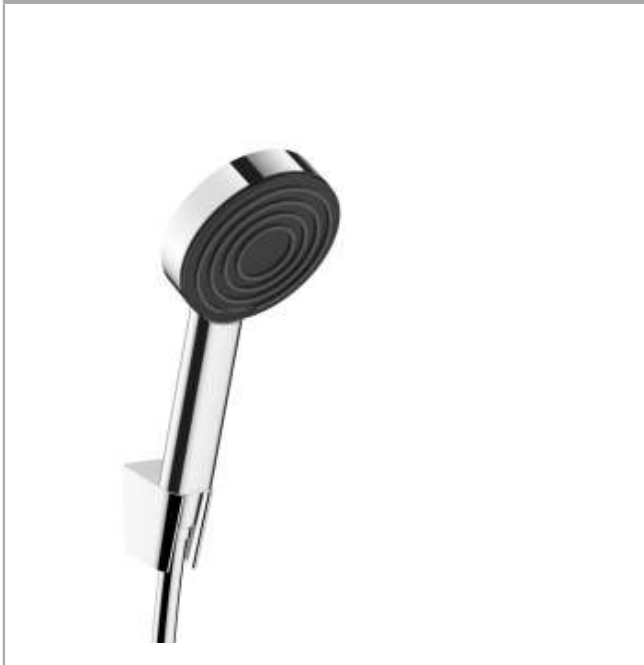

Pulsify S
Shower holder set 105 1jet with shower hose 125 cm
 Surfaces: **Chrome** Article Number: **24301000**

Description

product features

- consists of: hand shower, shower holder, shower hose
- shower head size: 105 mm
- integrated support function
- spray type: PowderRain
- maximum flow rate at 3 bar: 13,5 l/min
- minimum flow pressure: 1 bar
- pivot connector prevent hose from tangling
- wall supports of plastic
- rinseable sieve insert

Technology

Design awards

reddot winner 2021

Product image

Scale drawing

Flowchart