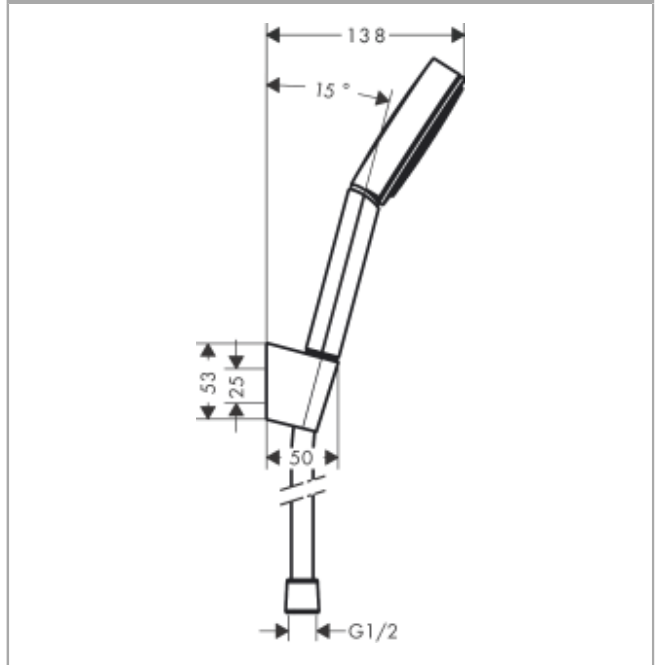

Pulsify S
Shower holder set 105 1jet with shower hose 125 cm
 Surfaces: **Chrome** Article Number: **24301000**

Description

product features

- consists of: hand shower, shower holder, shower hose
- shower head size: 105 mm
- integrated support function
- spray type: PowderRain
- maximum flow rate at 3 bar: 13,5 l/min
- minimum flow pressure: 1 bar
- pivot connector prevent hose from tangling
- wall supports of plastic
- rinseable sieve insert

Technology

Design awards

reddot winner 2021

Product image

Scale drawing

Flowchart