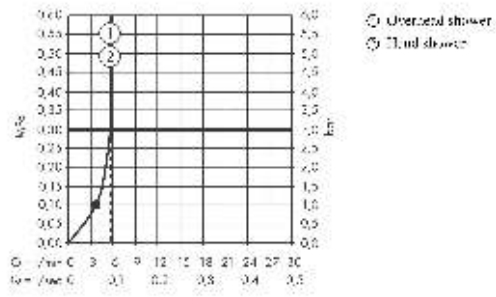

Vernis Blend
Showerpipe 200 1jet Green with thermostat
 Surfaces: **Chrome** Article Number: **26318000**

Flowchart

Vernis Blend
Showerpipe 200 1jet Green with thermostat
 Surfaces: **Chrome** Article Number: **26318000**

Exploded Drawing

Year of production: >11/21

Vernis Blend**Showerpipe 200 1jet Green with thermostat**Surfaces: **Chrome** Article Number: **26318000****Spare part list**

Year of production: >11/21

Pos.	Description	Article Number	Price	PU
1	shower arm	93768000	-	1
2	hollow set screw M5x5	98446000	-	1
3	filter packing	94246000	-	1
4	-	26093000	-	1
5	tile-matching-disk 7 mm	93813000	-	1
6	extension 100 mm	94164000	-	1
7	pipe 845 mm	93906000	-	1
8	pipe 945 mm	93770000	-	1
9	pipe 1145 mm	93907000	-	1
10	support, assy	93729000	-	1
11	O-ring 12x2	98214000	-	1
12	O-ring 11x2	98127000	-	1
13	-	26090000	-	1
14	shower hose Metaflex'C 1,60 m	28266000	-	1
15	seal	98058000	-	1
16	handle for thermostat	93727000	-	1
17	nut	98913000	-	1
18	thermostat cartridge	98282000	-	1
19	cartridge for exchanged connections	92373000	-	1
20	handle	93731000	-	1
21	shut off unit with selector	98283000	-	1
22	connecting thread G½	93730000	-	1
23	non return valve (pressure-resistant up to 2 MPa)	93136000	-	1
24	non return valve	96737000	-	1
25	O-ring 16x2	98133000	-	1
26	filter packing	96922000	-	1
27	escutcheon Ø 70 mm	93718000	-	1
28	set of S-unions (±12 mm)	94140000	-	1
29	noise reduction	96429000	-	1