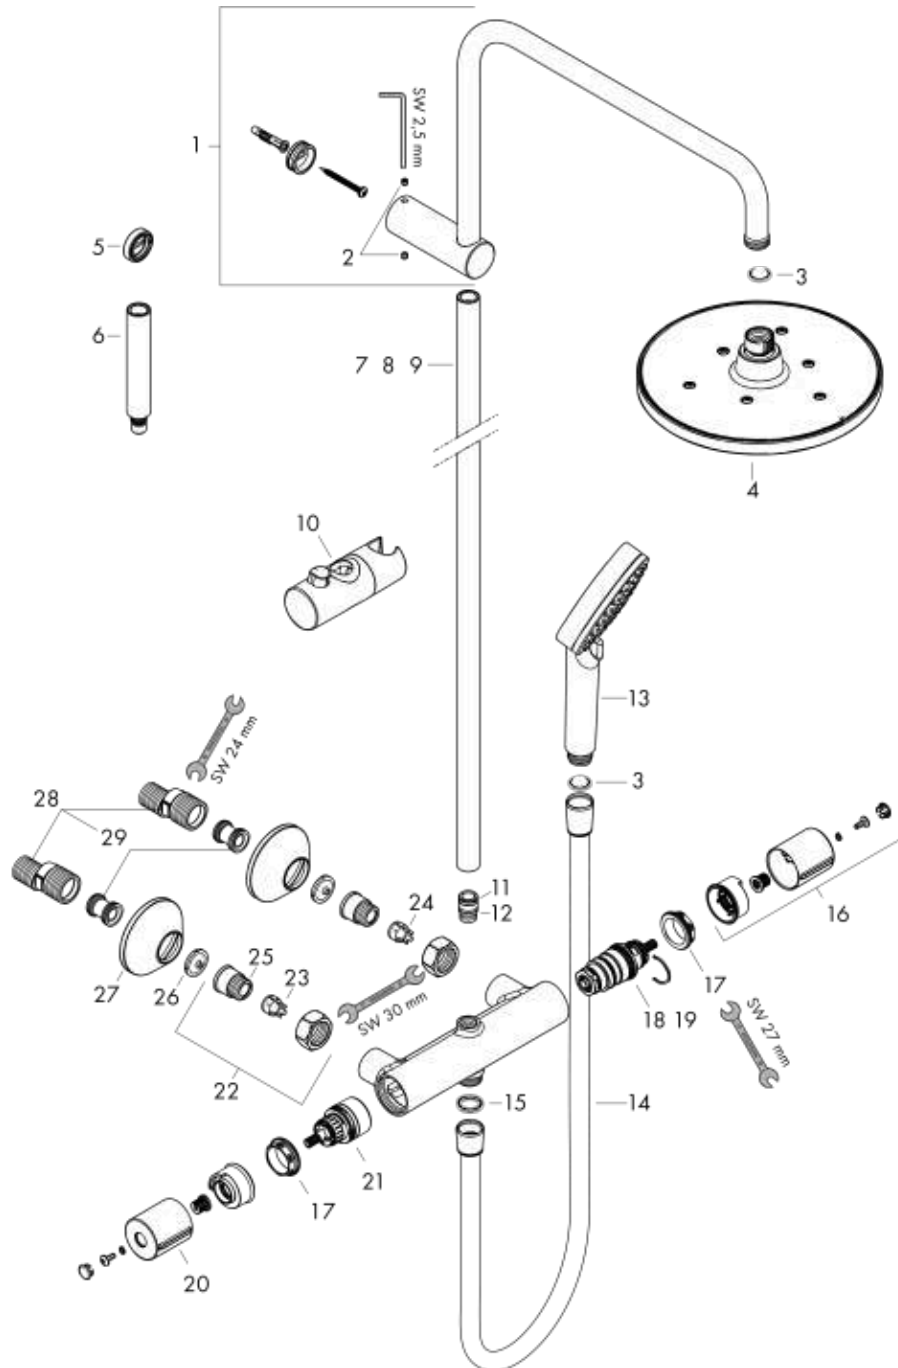

Vernis Blend
Showerpipe 200 1jet Green with thermostat
 Surfaces: **Chrome** Article Number: **26318000**

Flowchart

Vernis Blend
Showerpipe 200 1jet Green with thermostat
 Surfaces: **Chrome** Article Number: **26318000**

Exploded Drawing

Year of production: >11/21

Vernis Blend**Showerpipe 200 1jet Green with thermostat**Surfaces: **Chrome** Article Number: **26318000****Spare part list**

Year of production: >11/21

Pos.	Description	Article Number	Price	PU
1	shower arm	93768000	-	1
2	hollow set screw M5x5	98446000	-	1
3	filter packing	94246000	-	1
4	-	26093000	-	1
5	tile-matching-disk 7 mm	93813000	-	1
6	extension 100 mm	94164000	-	1
7	pipe 845 mm	93906000	-	1
8	pipe 945 mm	93770000	-	1
9	pipe 1145 mm	93907000	-	1
10	support, assy	93729000	-	1
11	O-ring 12x2	98214000	-	1
12	O-ring 11x2	98127000	-	1
13	-	26090000	-	1
14	shower hose Metaflex'C 1,60 m	28266000	-	1
15	seal	98058000	-	1
16	handle for thermostat	93727000	-	1
17	nut	98913000	-	1
18	thermostat cartridge	98282000	-	1
19	cartridge for exchanged connections	92373000	-	1
20	handle	93731000	-	1
21	shut off unit with selector	98283000	-	1
22	connecting thread G½	93730000	-	1
23	non return valve (pressure-resistant up to 2 MPa)	93136000	-	1
24	non return valve	96737000	-	1
25	O-ring 16x2	98133000	-	1
26	filter packing	96922000	-	1
27	escutcheon Ø 70 mm	93718000	-	1
28	set of S-unions (±12 mm)	94140000	-	1
29	noise reduction	96429000	-	1