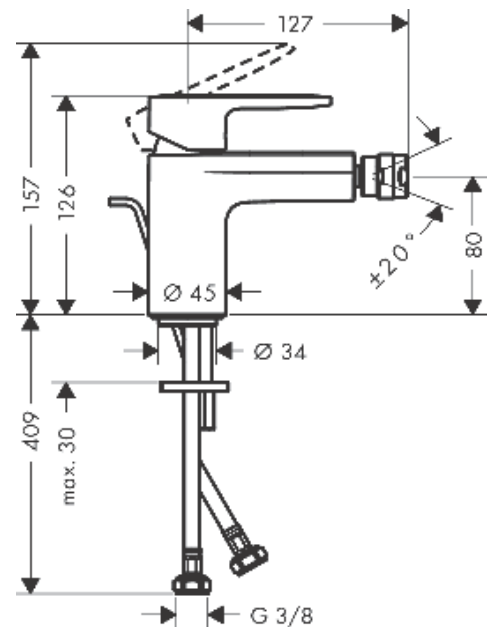

### Single lever bidet mixer with pop-up waste set

Surfaces: **Matt Black** Article Number: **71210670**

##### product features

- consists of: single lever bidet mixer, waste set
- projection 127 mm
- aerator with ball pivot
- spray type: normal spray
- maximum flow rate at 3 bar: 5 l/min
- ceramic cartridge
- suitable for continuous flow water heaters
- pop-up waste set G 1¼
- material waste set: synthetic
- connection type: G ¾ connections
- connection dimension: DN15

#### Scale drawing